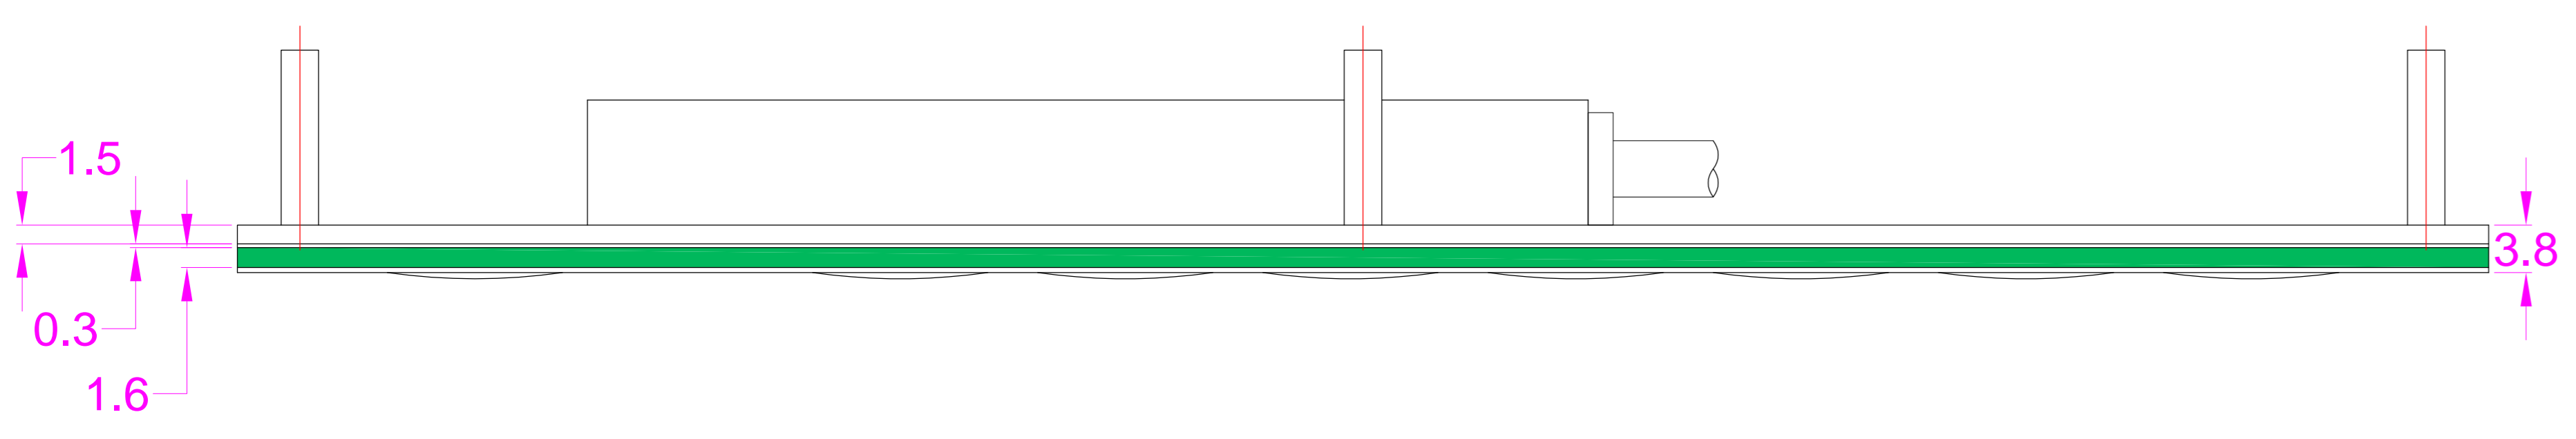

Date	Changes	REV
2024.12.27	Original	1.0

效果图
底RAL 9006色

Part Name	K-TEK-D180KP-32-151B-V03			Project Name			
Part No.				Project No.			
Material				Scale	1:1	Unit	mm
Date	2024.12.27	Version	1.0	Tolerance		Sheet	1 of 1
Designed	Luo Chuanjian	Audited		Tony Deng	Approved		