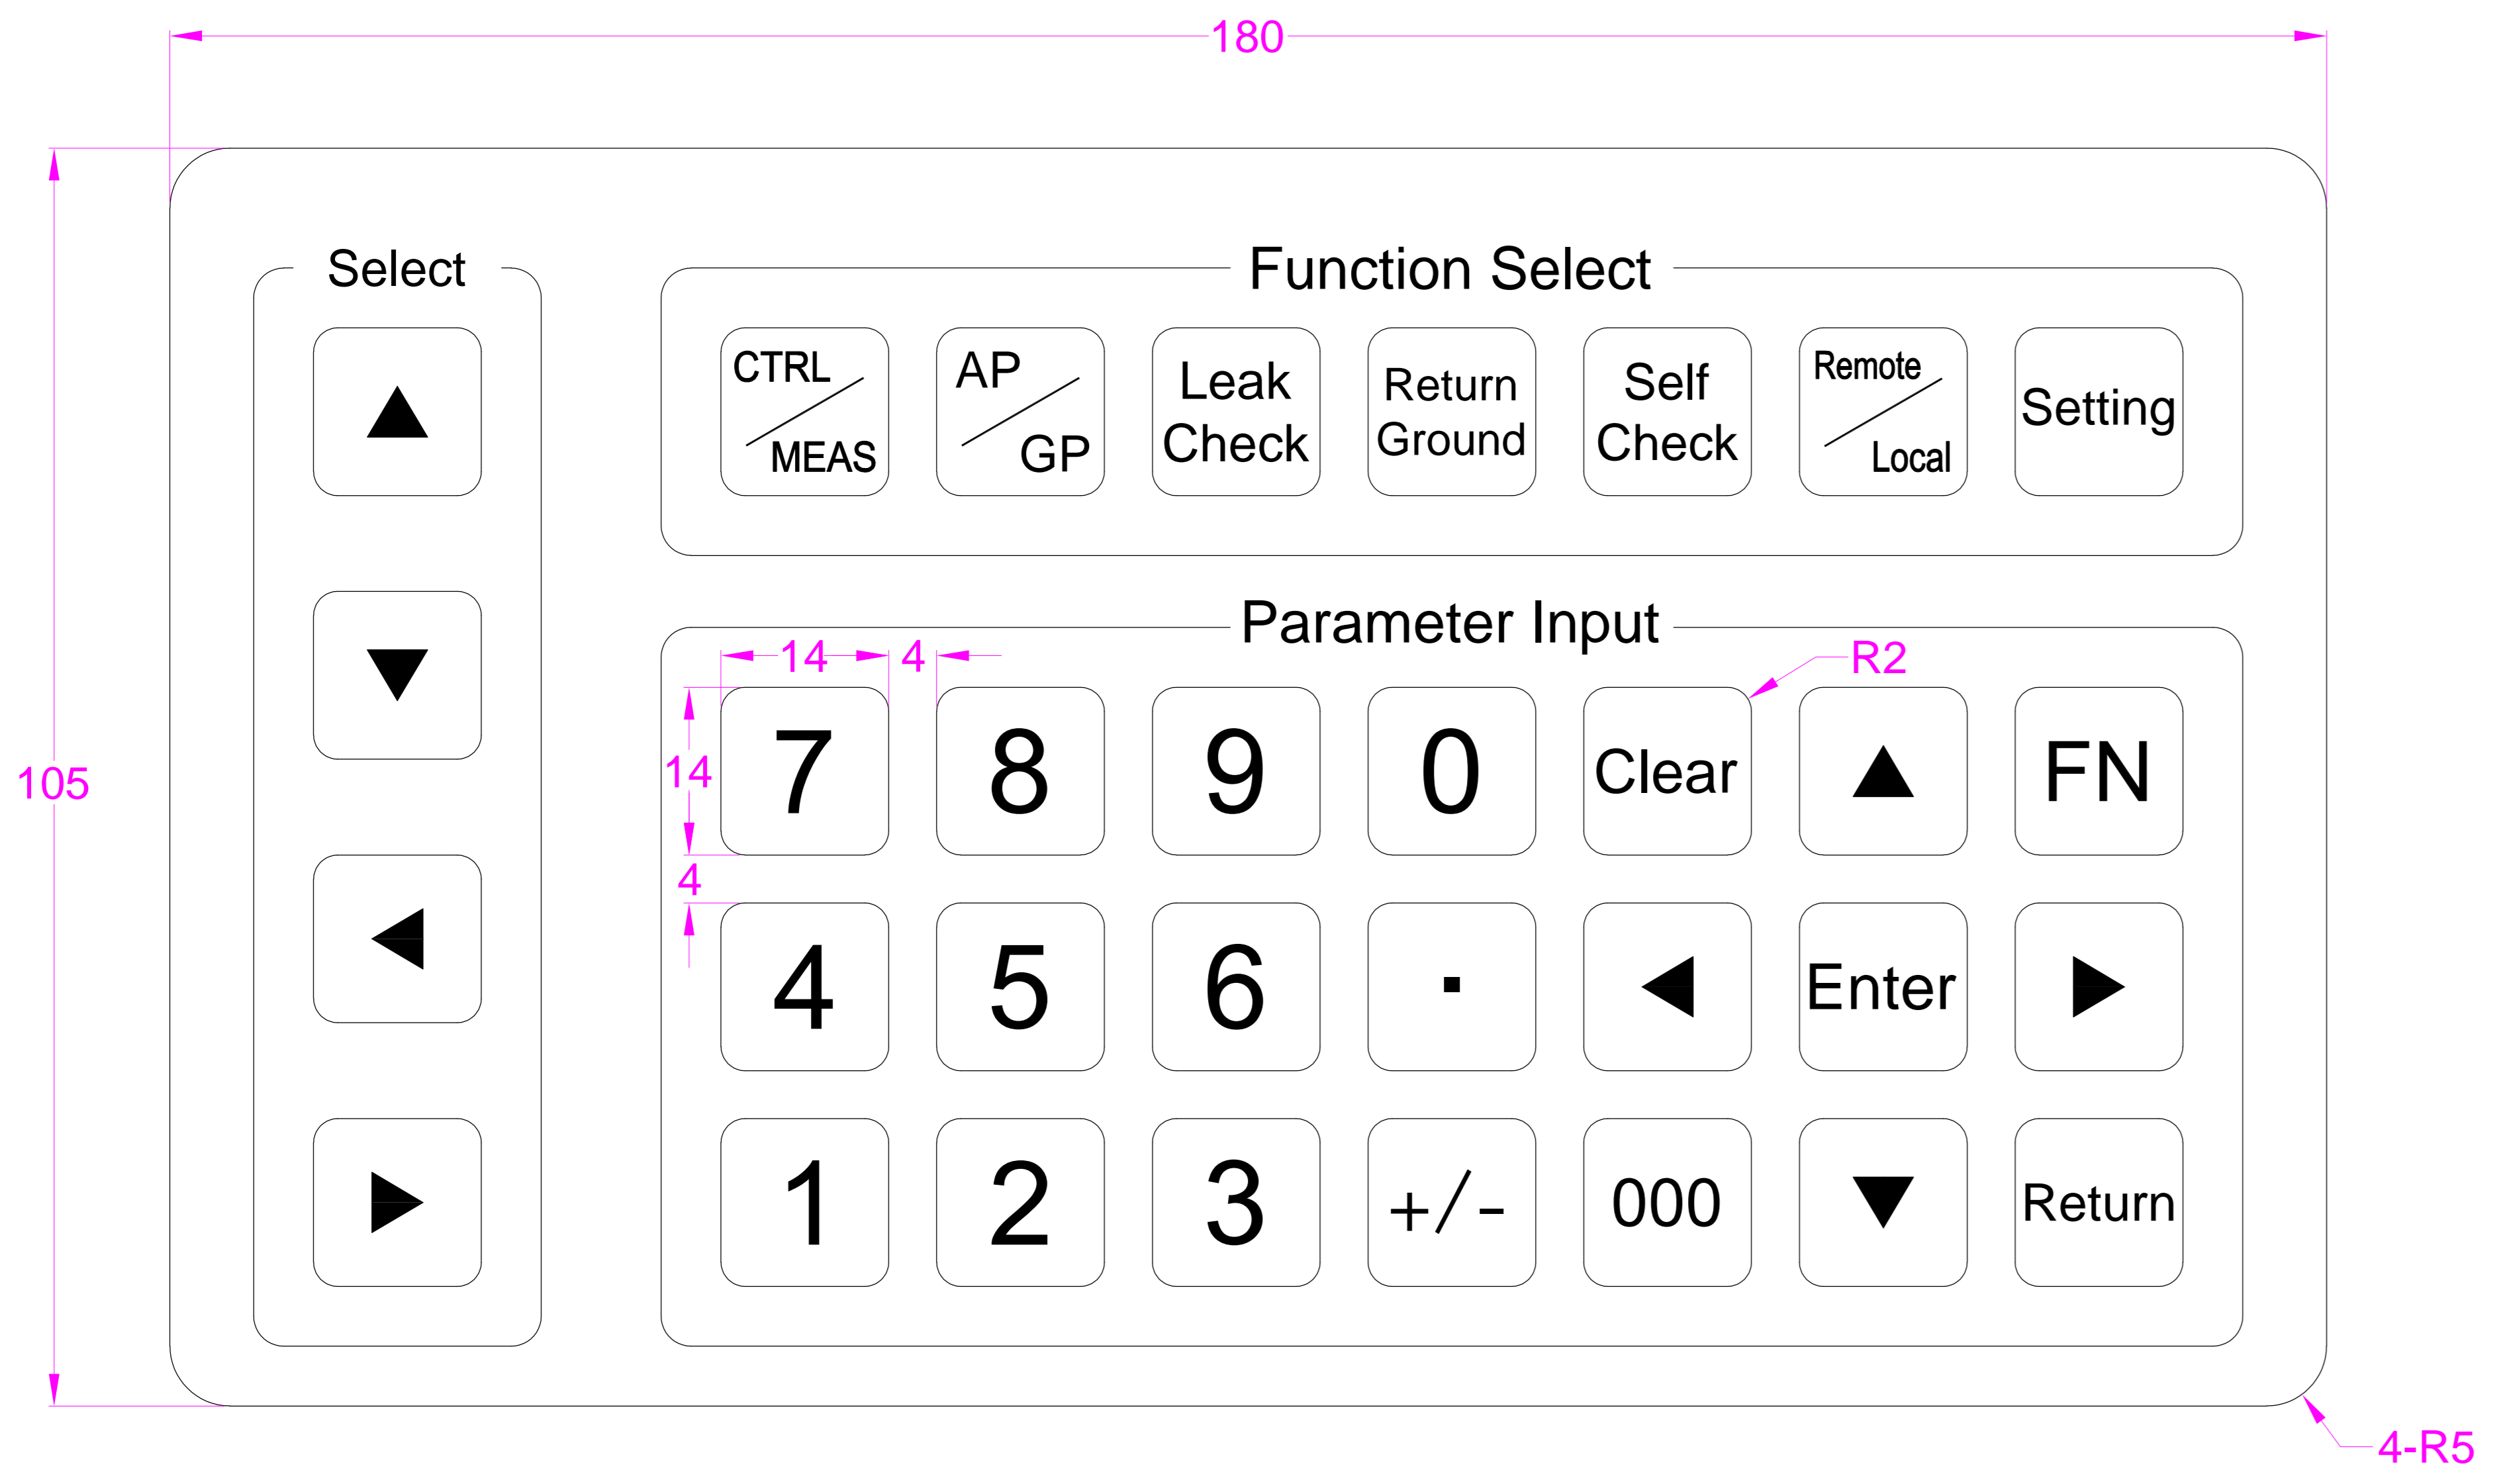

Date	Changes	REV
2024.12.27	Original	1.0

效果图
底RAL 9006色

Part Name	K-TEK-D180KP-32-151B-V03			Project Name			
Part No.				Project No.			
Material				Scale	1:1	Unit	mm
Date	2024.12.27	Version	1.0	Tolerance		Sheet	1 of 1
Designed	Luo Chuanjian	Audited		Tony Deng	Approved		