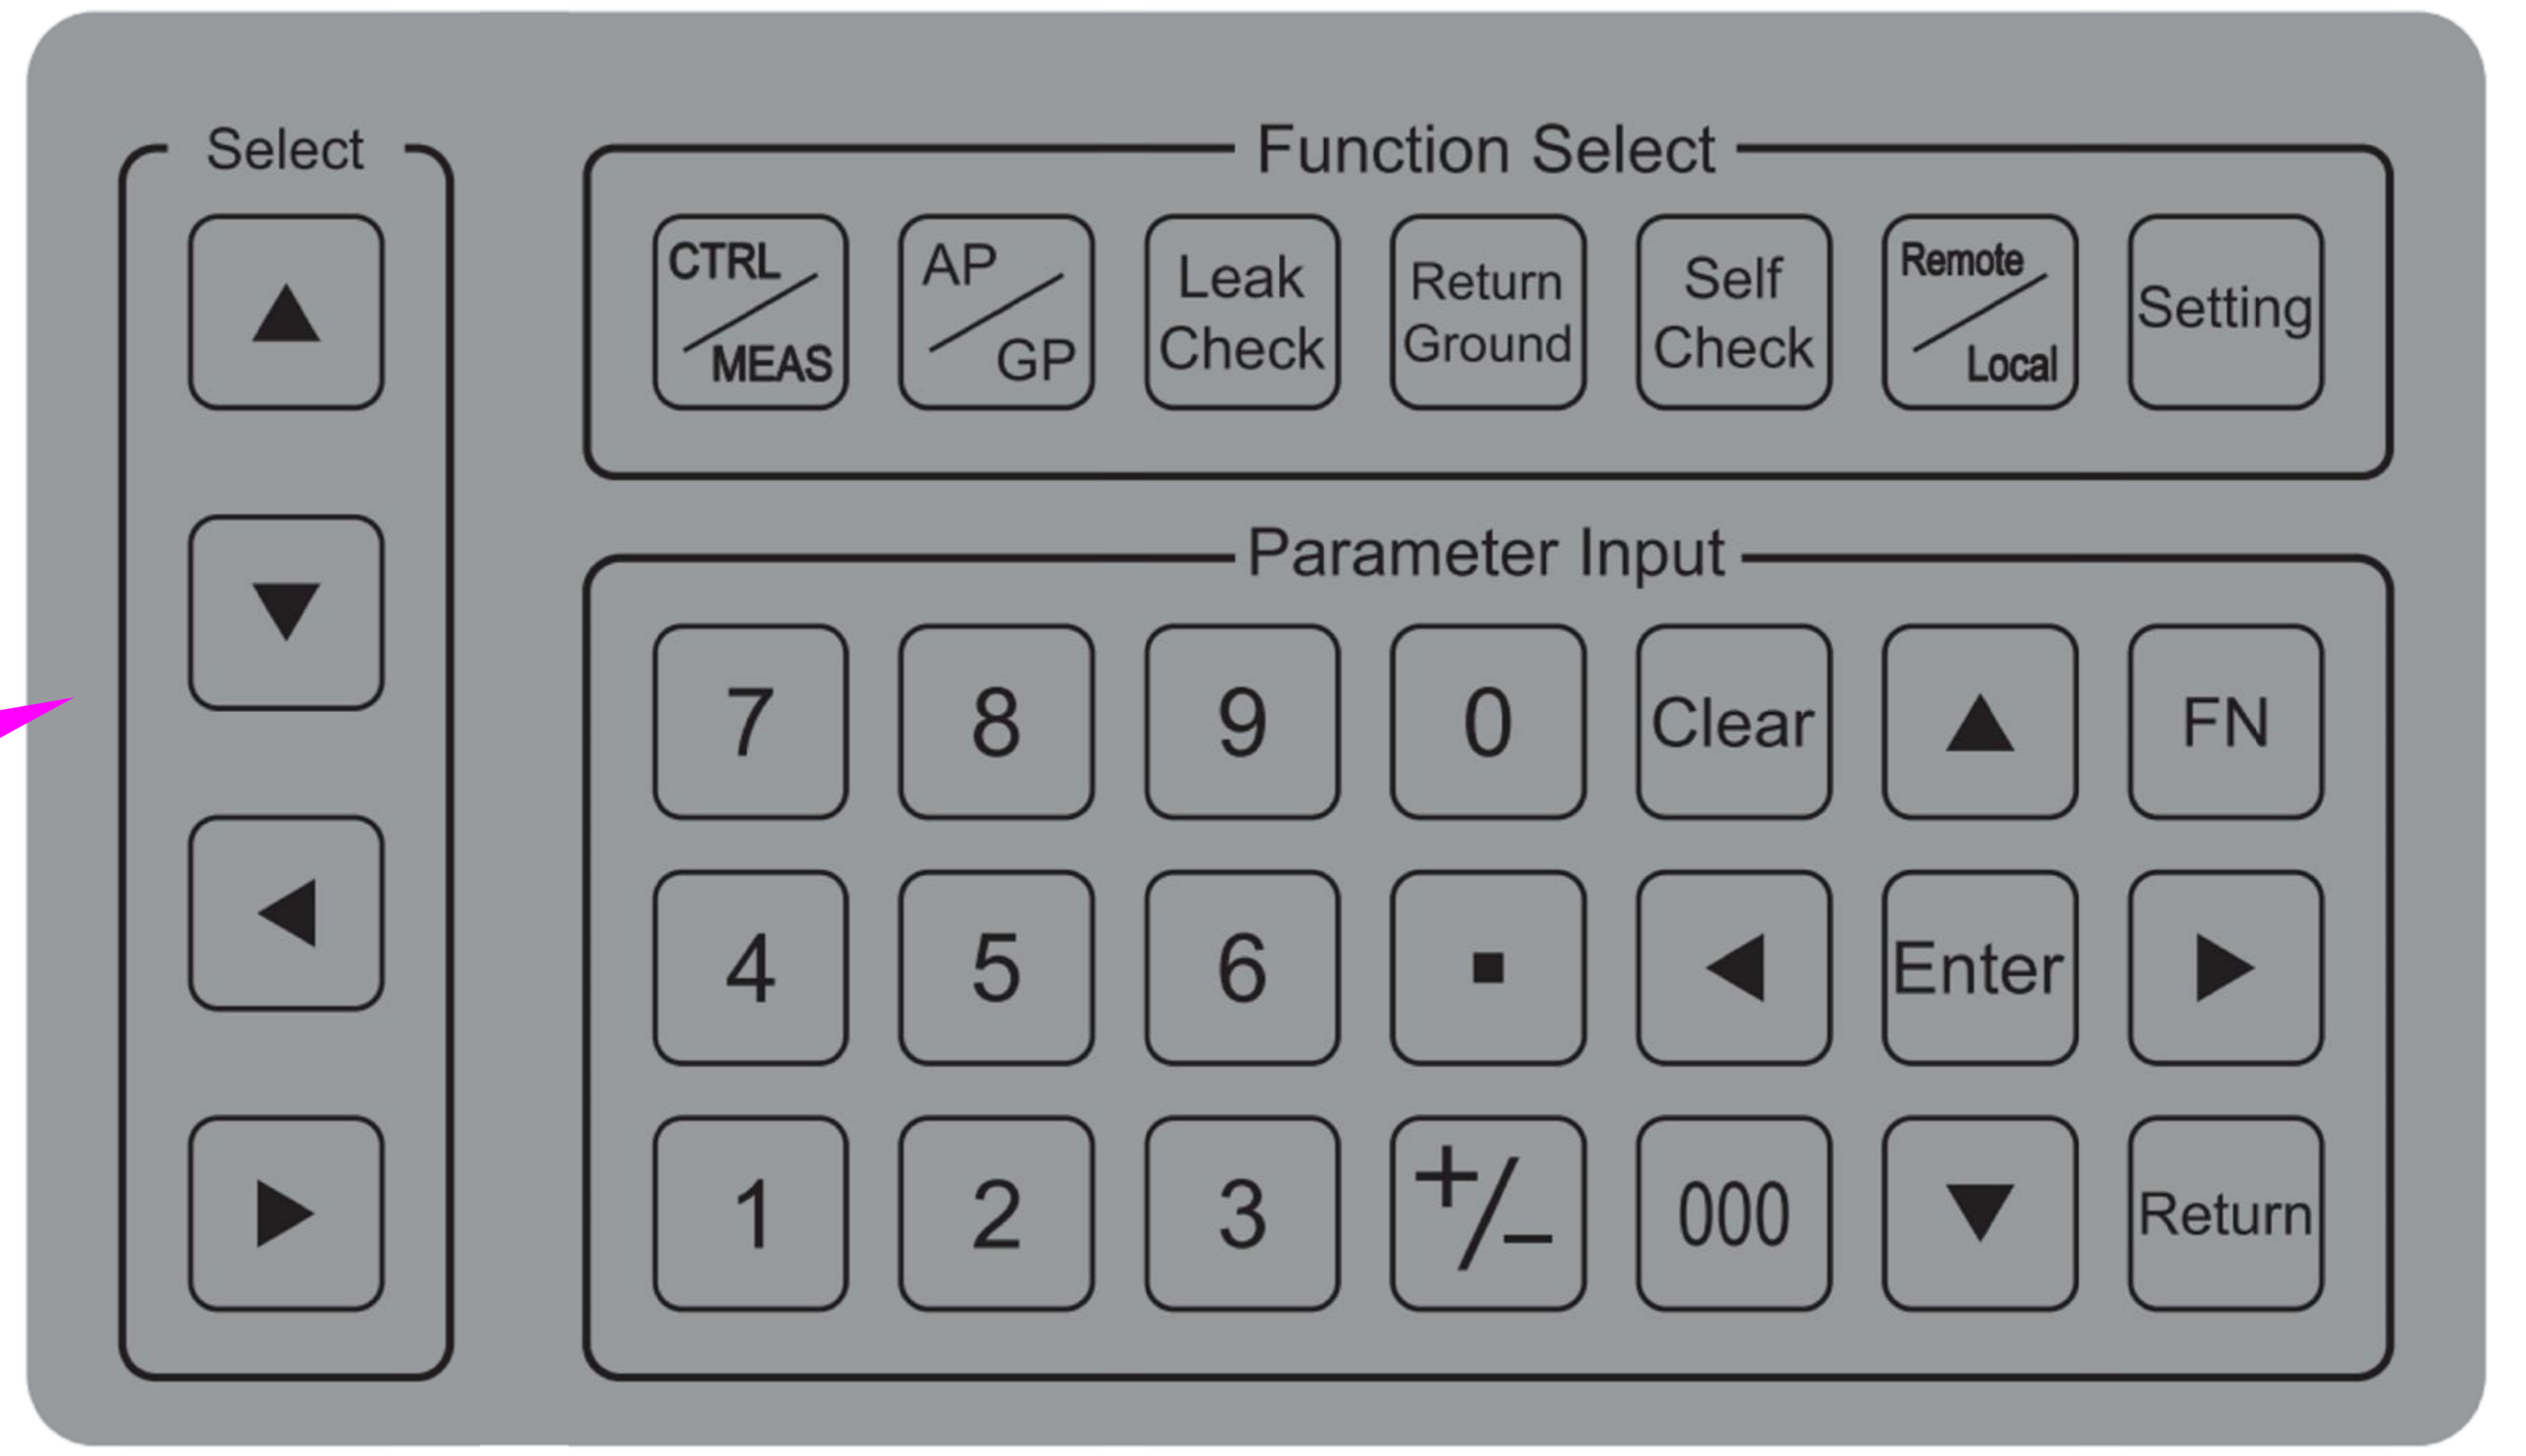

Date	Changes	REV
2024.12.27	Original	1.0

效果图
底RAL 9006色

Part Name	K-TEK-D180KP-32-151B-V03			Project Name			
Part No.				Project No.			
Material				Scale	1:1	Unit	mm
Date	2024.12.27	Version	1.0	Tolerance		Sheet	1 of 1
Designed	Luo Chuanjian	Audited		Tony Deng	Approved		