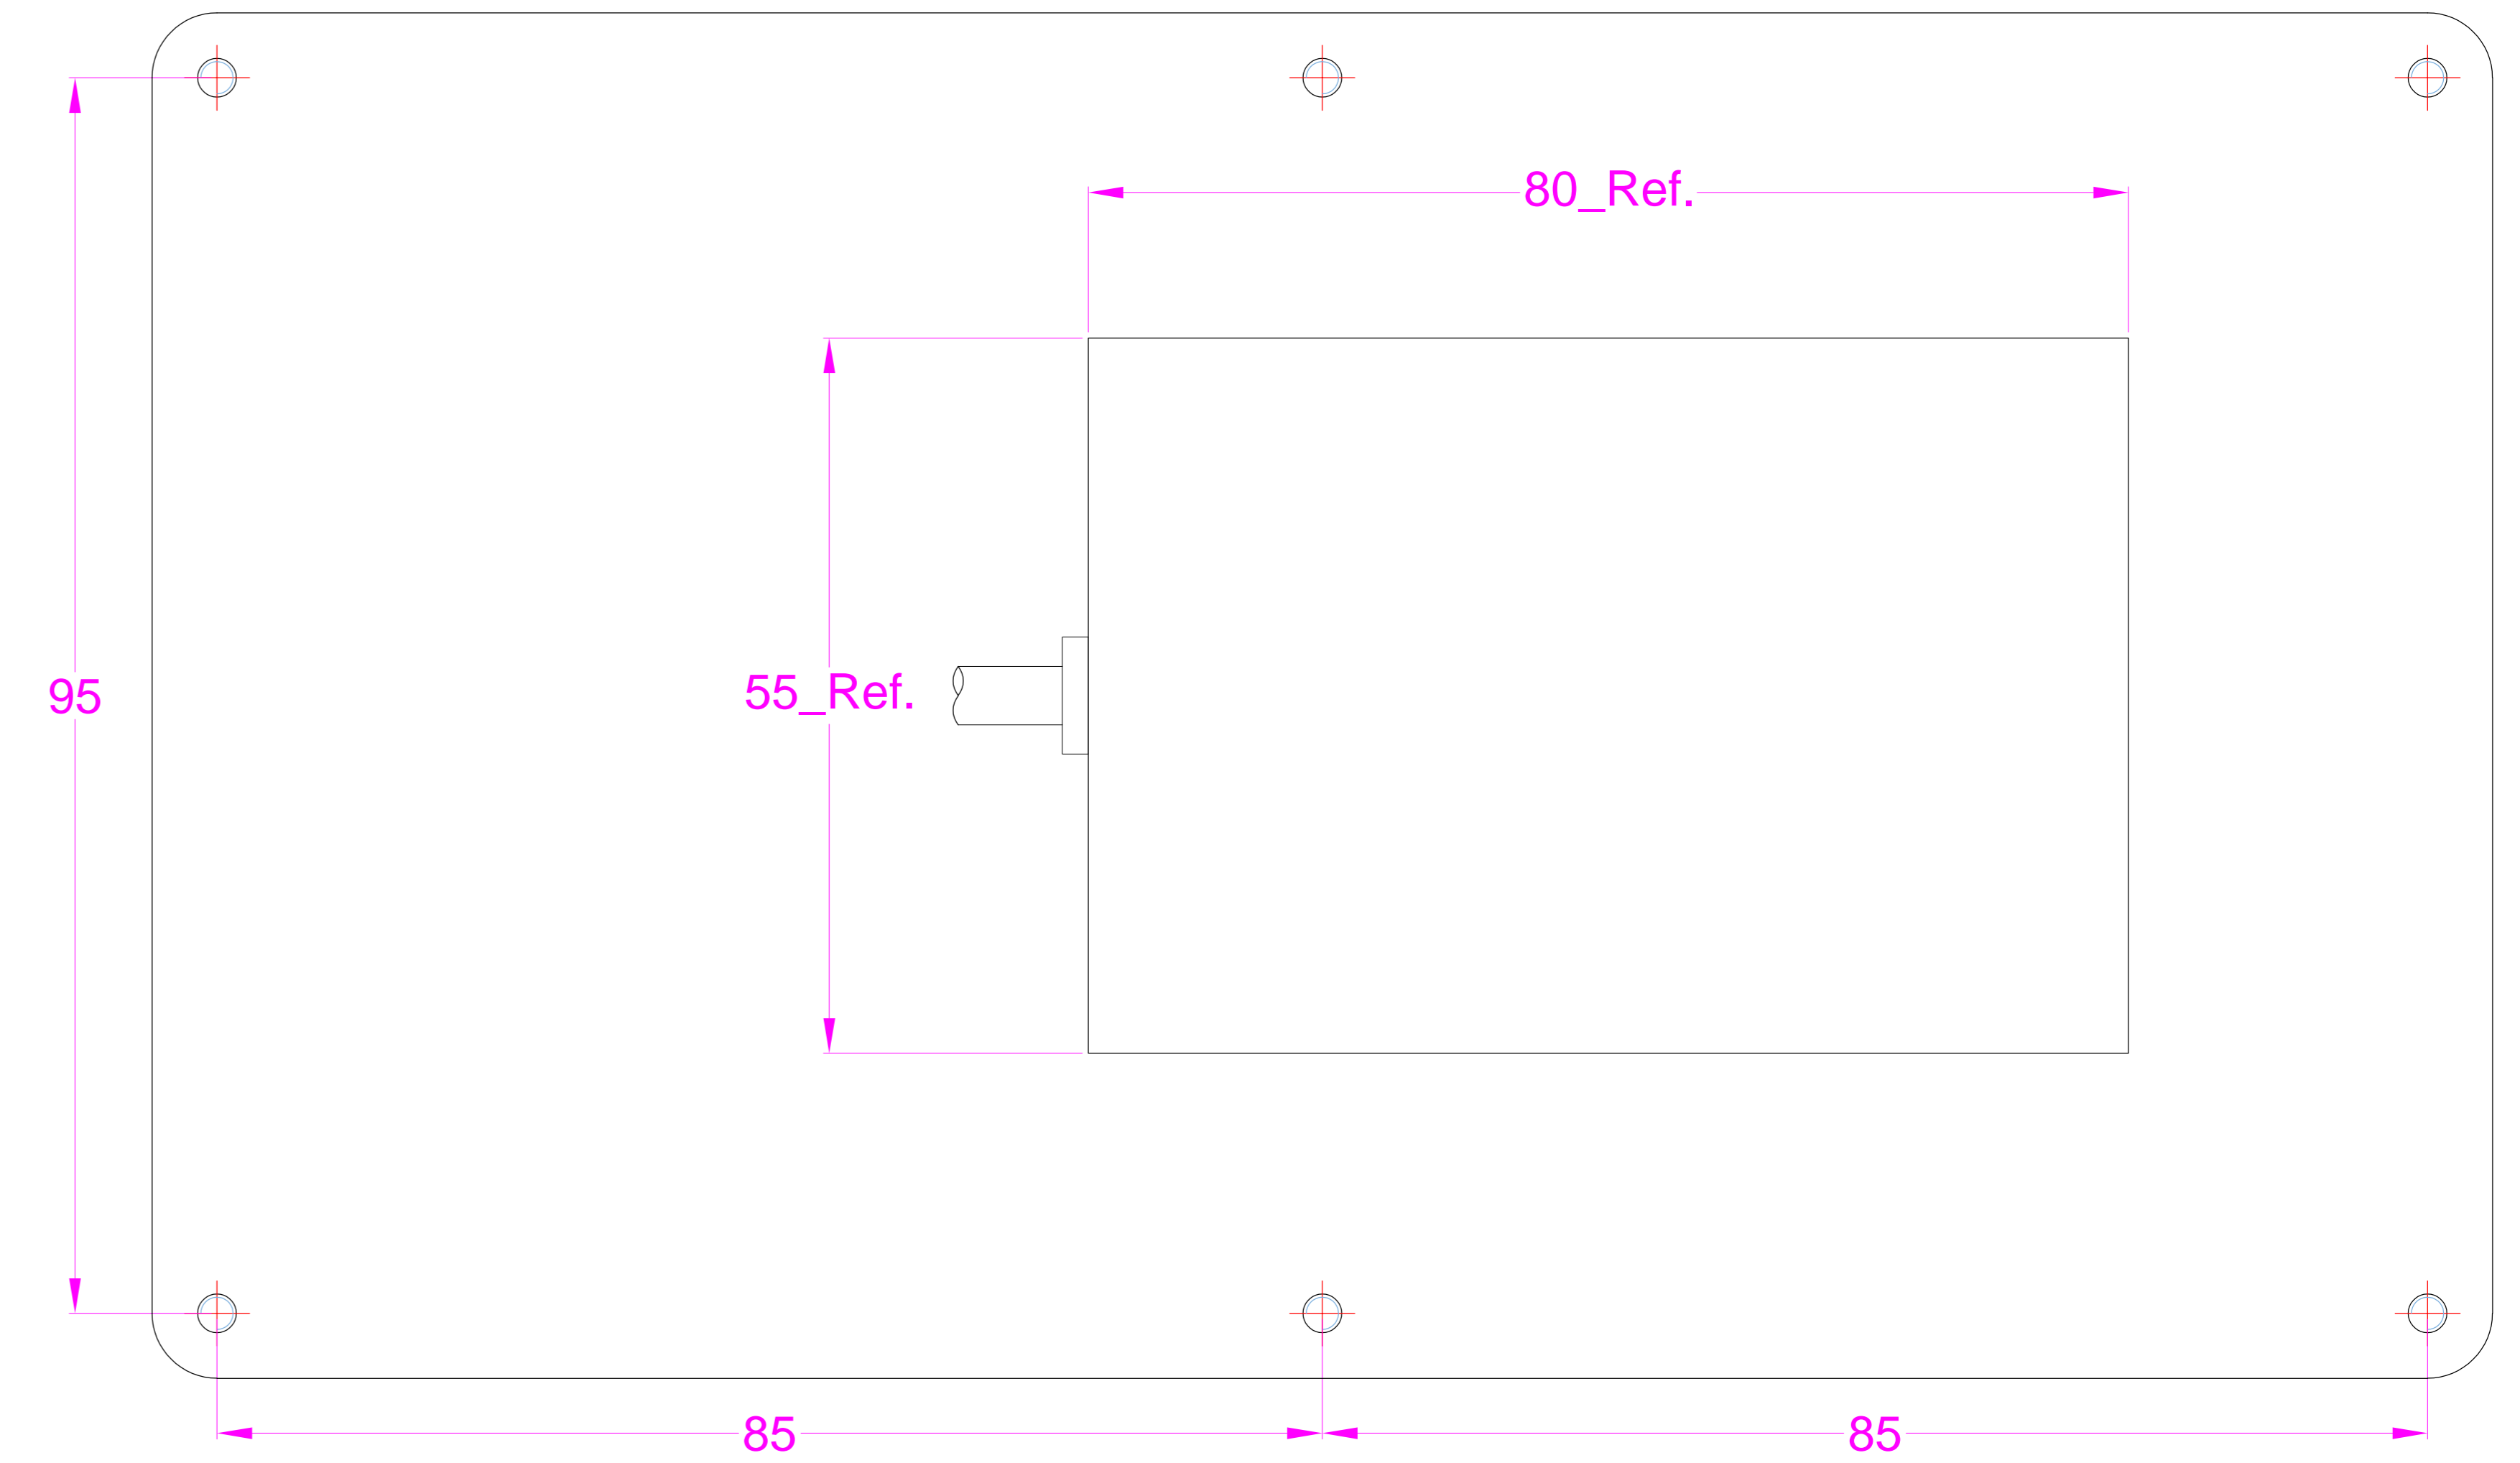

Date	Changes	REV
2024.12.27	Original	1.0

效果图
底RAL 9006色

Part Name	K-TEK-D180KP-32-151B-V03			Project Name			
Part No.				Project No.			
Material				Scale	1:1	Unit	mm
Date	2024.12.27	Version	1.0	Tolerance		Sheet	1 of 1
Designed	Luo Chuanjian	Audited		Tony Deng	Approved		