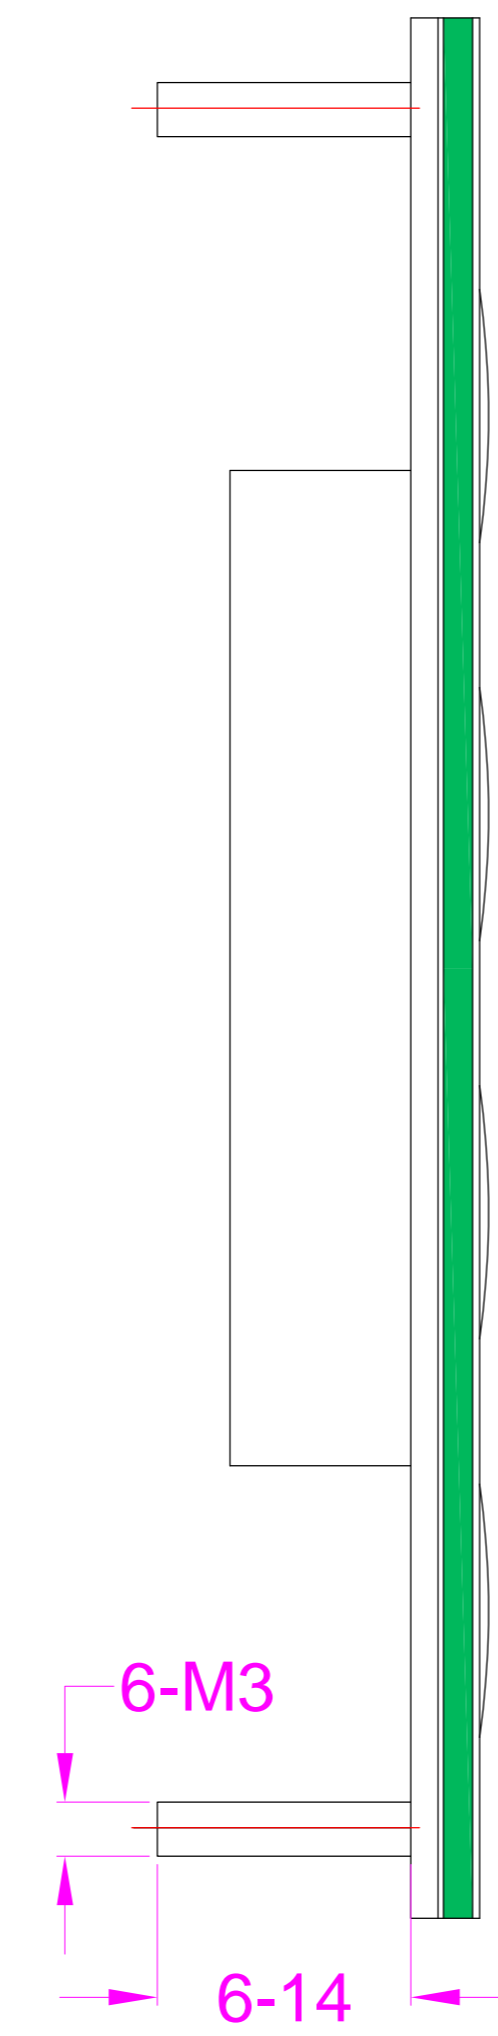

Date	Changes	REV
2024.12.27	Original	1.0

效果图
底RAL 9006色

Part Name	K-TEK-D180KP-32-151B-V03			Project Name			
Part No.				Project No.			
Material				Scale	1:1	Unit	mm
Date	2024.12.27	Version	1.0	Tolerance		Sheet	1 of 1
Designed	Luo Chuanjian	Audited		Tony Deng	Approved		